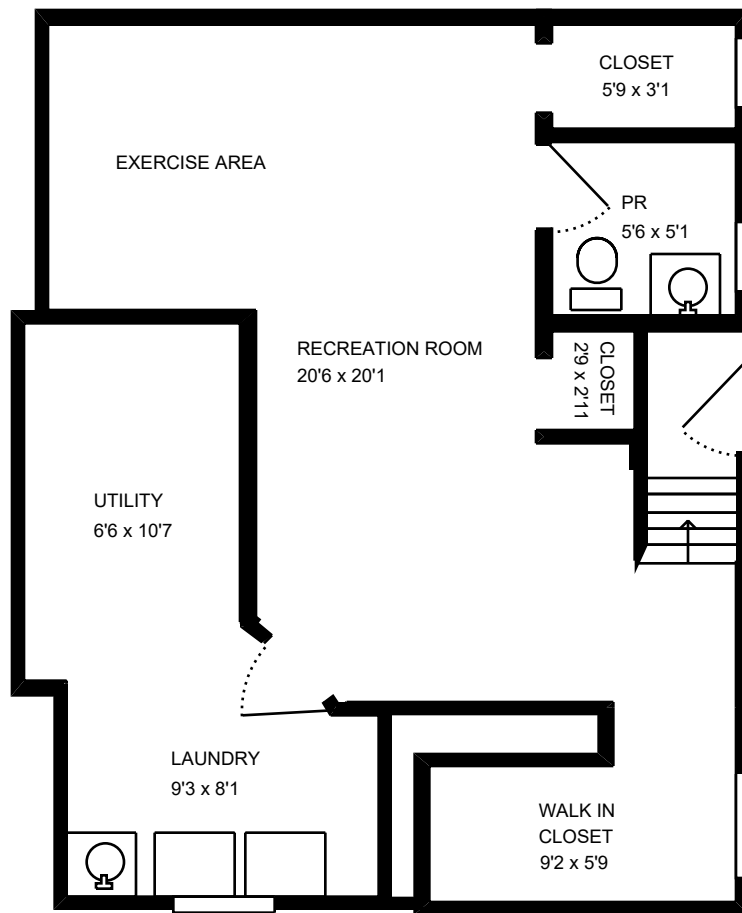

Property Address:  
826 Rosemary Terrace  
Deerfield, IL 60015

Measure #16858239

Total interior square footage on page: 795 sf

The interior square footage listed is living space only and is not taxable square footage

Property Address:  
826 Rosemary Terrace  
Deerfield, IL 60015

Measure #16858239

Total interior square footage on page: 840 sf

The interior square footage listed is living space only and is not taxable square footage

Property Address:  
826 Rosemary Terrace  
Deerfield, IL 60015

Measure #16858239

Total interior square footage on page: 510 sf

The interior square footage listed is living space only and is not taxable square footage