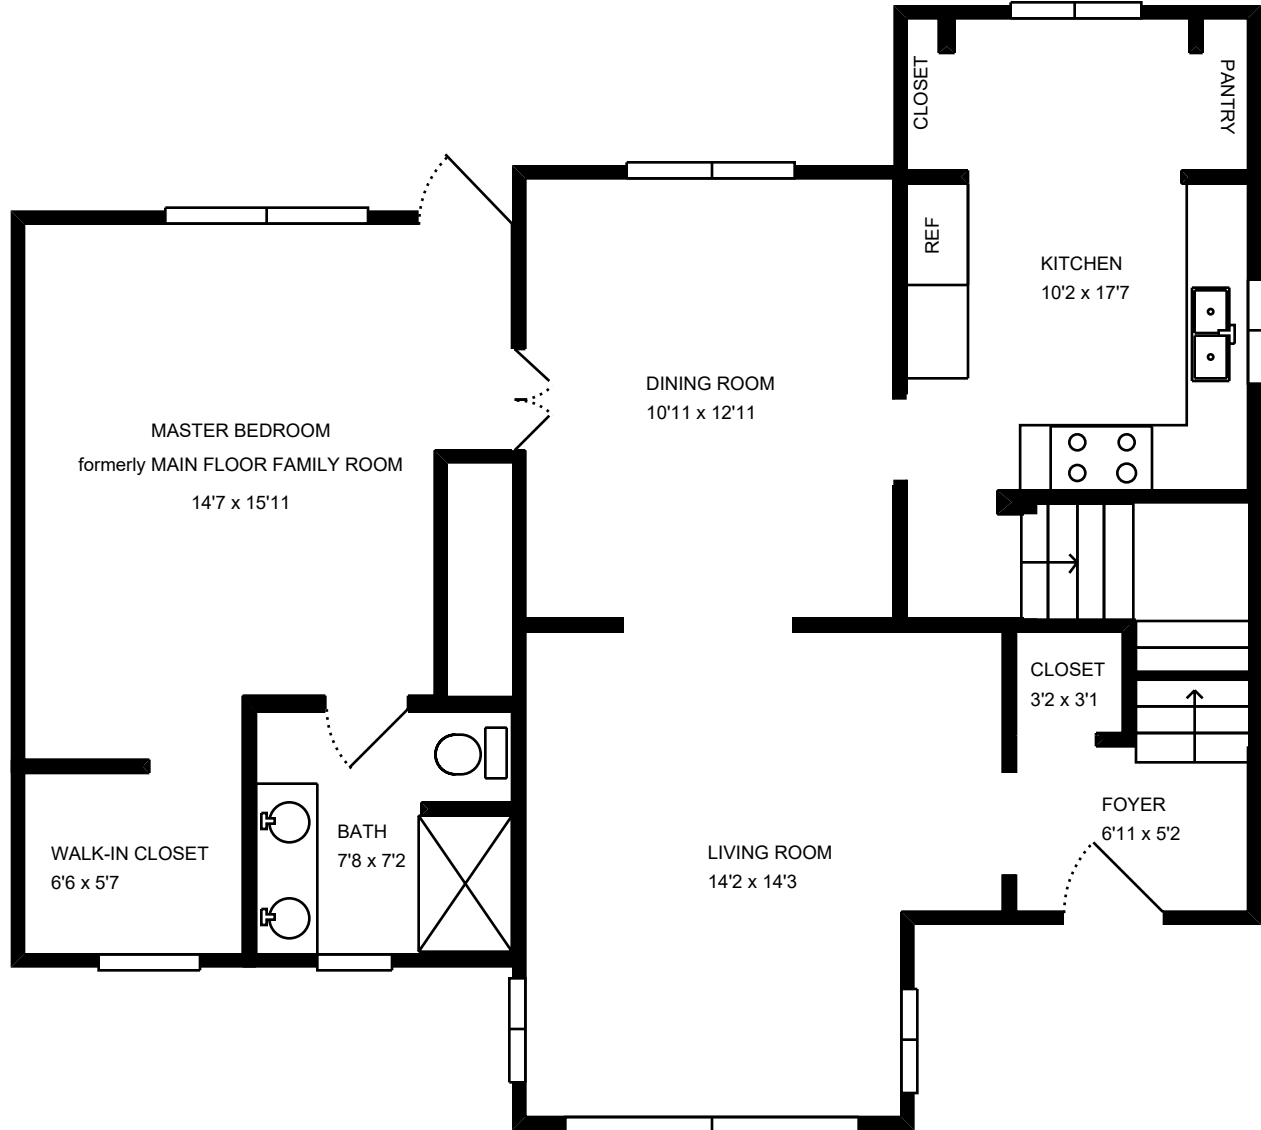

Property Address:  
826 Rosemary Terrace  
Deerfield, IL 60015

Measure #16858239

Total interior square footage on page: 795 sf

The interior square footage listed is living space only and is not taxable square footage

Property Address:  
826 Rosemary Terrace  
Deerfield, IL 60015

Measure #16858239

Total interior square footage on page: 840 sf

The interior square footage listed is living space only and is not taxable square footage

Property Address:  
826 Rosemary Terrace  
Deerfield, IL 60015

Measure #16858239

Total interior square footage on page: 510 sf

The interior square footage listed is living space only and is not taxable square footage