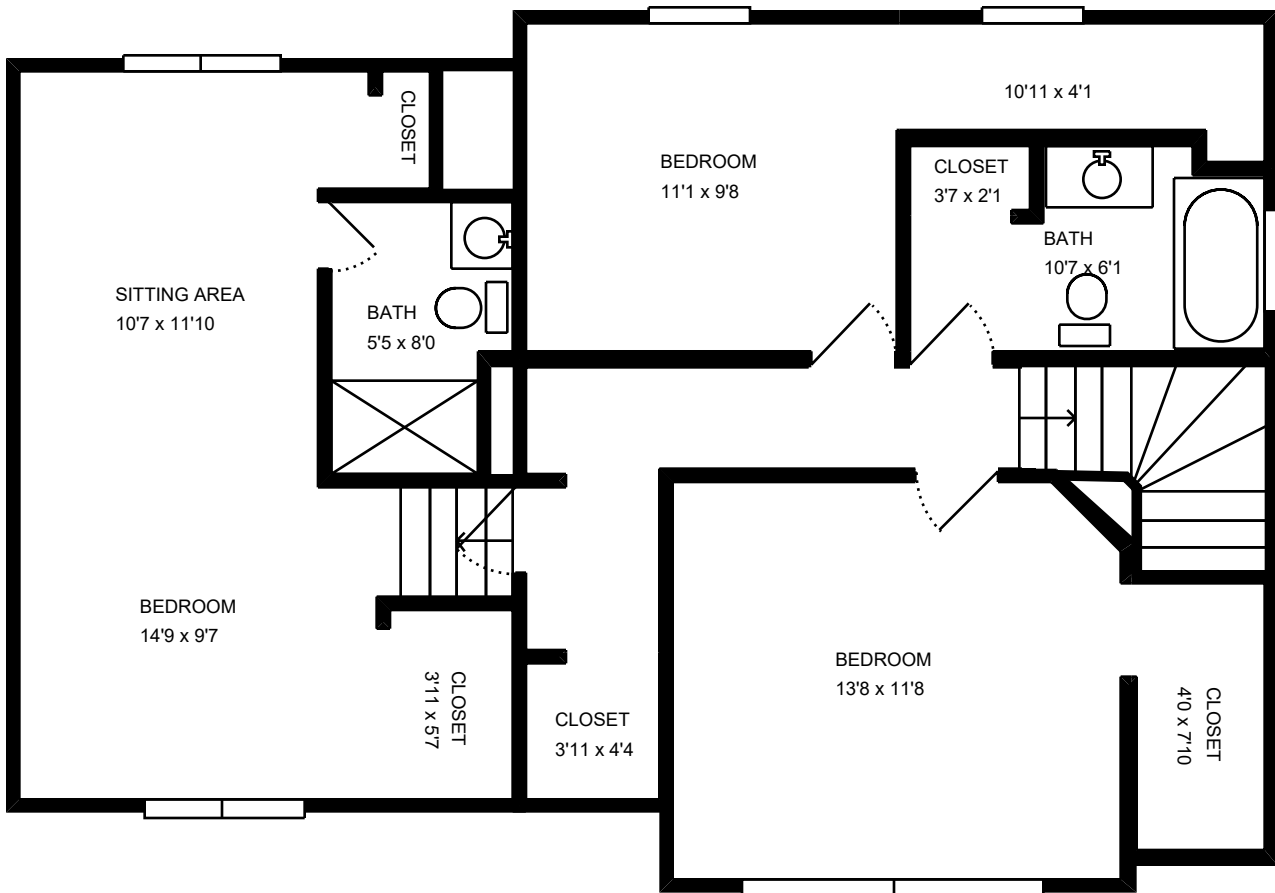

Property Address:  
826 Rosemary Terrace  
Deerfield, IL 60015

Measure #16858239

Total interior square footage on page: 795 sf

The interior square footage listed is living space only and is not taxable square footage

Property Address:  
826 Rosemary Terrace  
Deerfield, IL 60015

Measure #16858239

Total interior square footage on page: 840 sf

The interior square footage listed is living space only and is not taxable square footage

Property Address:  
826 Rosemary Terrace  
Deerfield, IL 60015

Measure #16858239

Total interior square footage on page: 510 sf

The interior square footage listed is living space only and is not taxable square footage